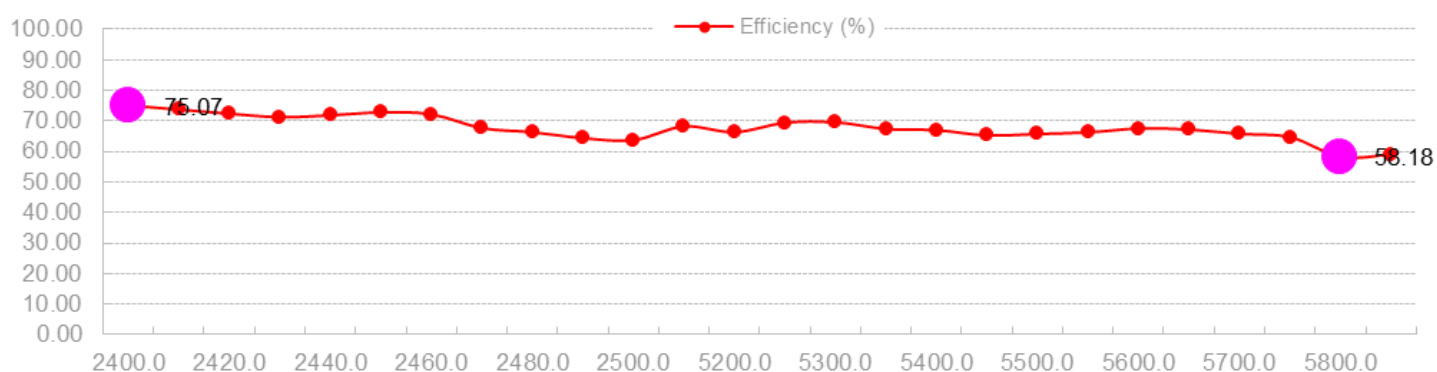

Product Number: BGS-AN2458-13200B
Product Name: 2.4/5.8GHz WIFI External Antenna

2.2 Total Efficiency & Gain:

Frequency (MHz)	2400.0	2410.0	2420.0	2430.0	2440.0	2450.0	2460.0	2470.0	2480.0	2490.0	2500.0
Gain (dBi)	4.73	4.67	4.56	4.53	4.56	4.59	4.49	4.13	4.14	4.16	4.09
Efficiency (%)	75.07	73.71	72.37	71.22	71.82	72.79	72.14	67.65	69.41	72.22	71.48

Frequency (MHz)	5150	5200	5250	5300	5350	5400	5450	5500	5550	5600	5650	5700	5750	5800	5850
Gain (dBi)	6.12	6.19	6.62	6.73	6.65	6.70	6.37	6.28	6.20	6.10	6.10	6.05	6.14	6.05	6.02
Efficiency (%)	68.23	66.31	69.41	69.57	67.34	66.96	65.26	65.73	66.26	67.51	67.15	65.74	64.65	58.18	59.01