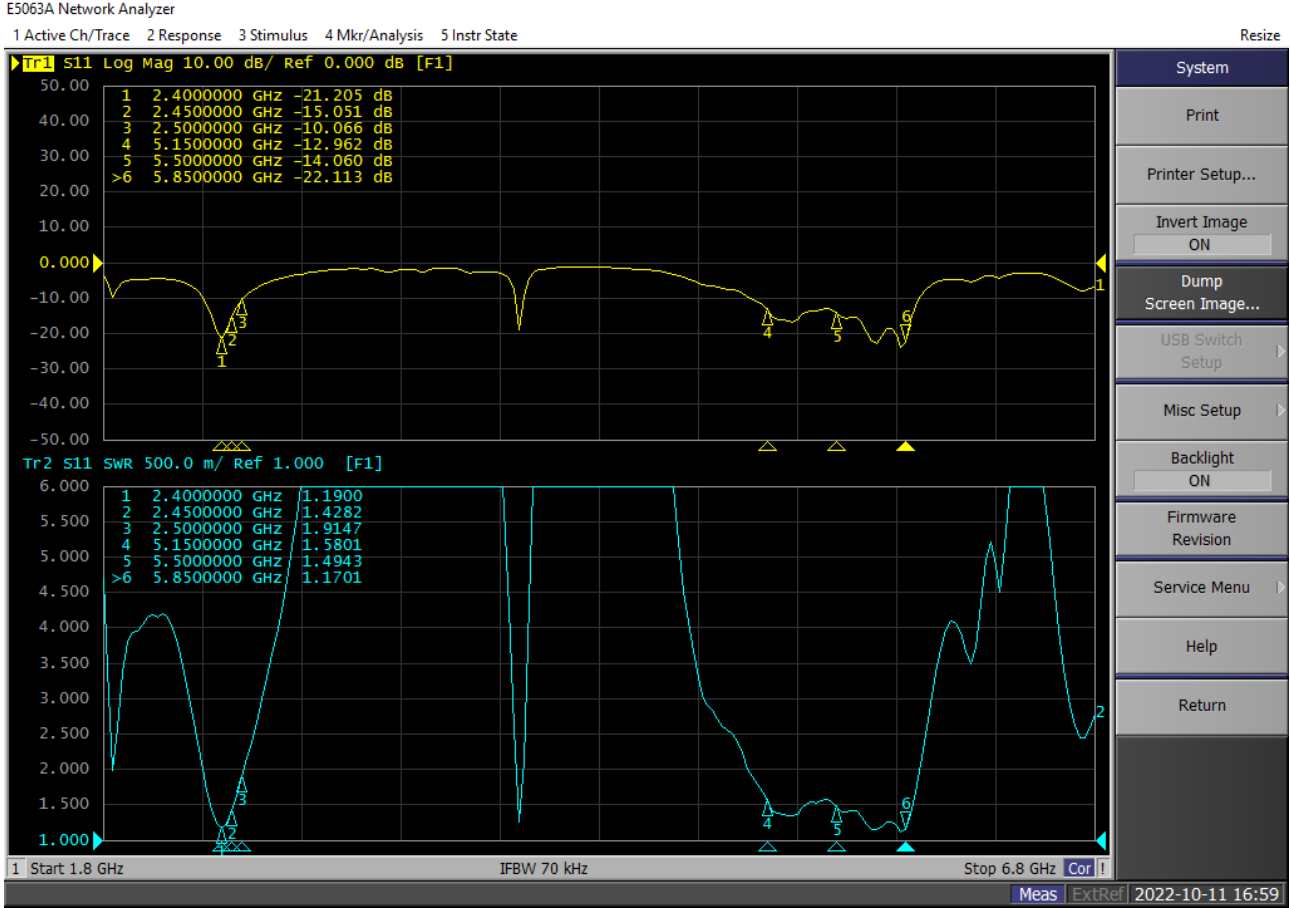

Product Number: BGS-AN2458-13200B
Product Name: 2.4/5.8GHz WIFI External Antenna

2. Antenna - S Parameter Test Data

2.1. VSWR

Product Number: BGS-AN2458-13200B
Product Name: 2.4/5.8GHz WIFI External Antenna

2.2 Total Efficiency & Gain:

Frequency (MHz)	2400.0	2410.0	2420.0	2430.0	2440.0	2450.0	2460.0	2470.0	2480.0	2490.0	2500.0
Gain (dBi)	4.73	4.67	4.56	4.53	4.56	4.59	4.49	4.13	4.14	4.16	4.09
Efficiency (%)	75.07	73.71	72.37	71.22	71.82	72.79	72.14	67.65	69.41	72.22	71.48

Frequency (MHz)	5150	5200	5250	5300	5350	5400	5450	5500	5550	5600	5650	5700	5750	5800	5850
Gain (dBi)	6.12	6.19	6.62	6.73	6.65	6.70	6.37	6.28	6.20	6.10	6.10	6.05	6.14	6.05	6.02
Efficiency (%)	68.23	66.31	69.41	69.57	67.34	66.96	65.26	65.73	66.26	67.51	67.15	65.74	64.65	58.18	59.01