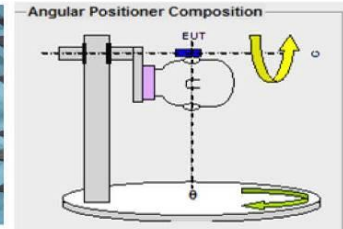

## 1. Specification

Sample Photo		
		
A. Electrical Characteristics		
Frequency	2400-2500MHz	5150-5850MHz
Impedance	50 Ohm	50 Ohm
S.W.R.	<2.3	<2.0
Gain	5dBi	7dBi
Efficiency	≈72%	≈67%
Polarization	Linear	Linear
Max Power	50W	50W
B. Material & Mechanical Characteristics		
Connector Type	RP-SMA connector	
Dimension	Φ 13*200mm	
Weight	0.025Kg	
Antenna material	PCB	
C. Environmental		
Operation Temperature	- 40 °C ~ + 80 °C	
Storage Temperature	- 40 °C ~ + 80 °C	

## Test Equipment & Conditions

1. Network Analyzer: Keysight E5071C

2. 3D Chamber Test System

- .Chamber Size: 9 x 5 x 4 m<sup>3</sup>
- .Freq. Range: 0.4 ~ 18.0 GHz
- .Double Ridge Horn Antenna
- .VNA: Agilent E5071C
- .3D Turning Table and Positioner
- .ADT Solution 3D Testing Software