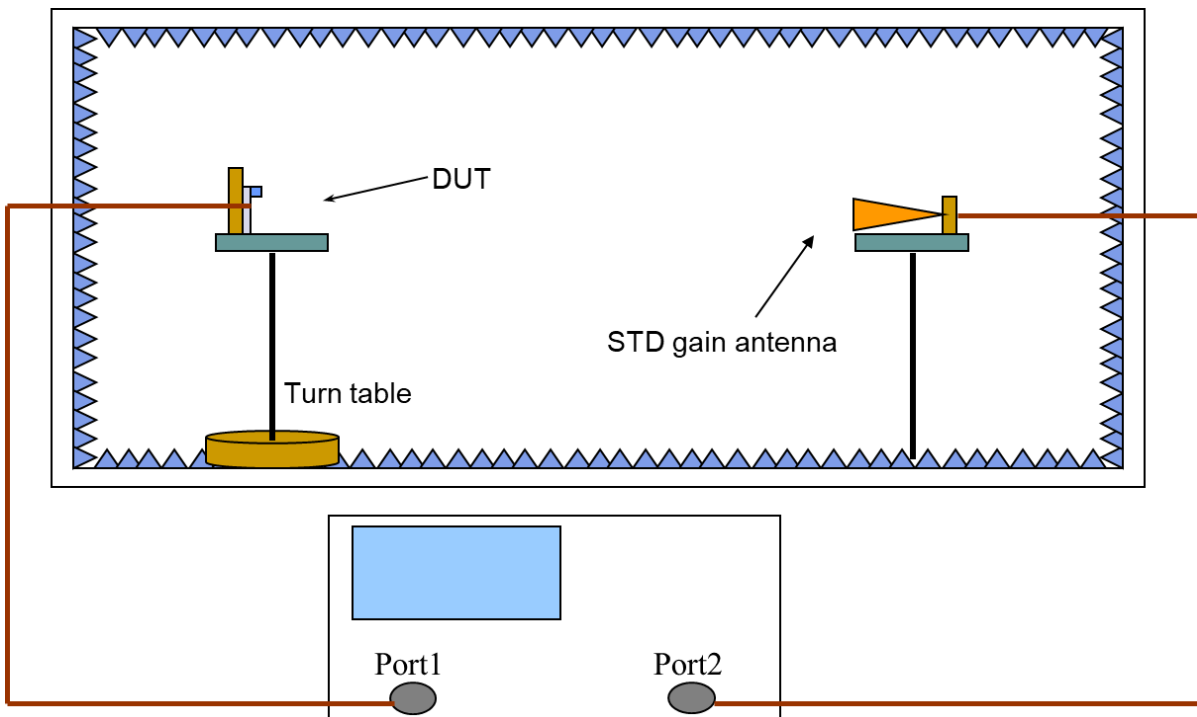

## 1. Specification

Sample Photo		
		
A. Electrical Characteristics		
Frequency	2400-2500MHz	5150-5850MHz
Impedance	50 Ohm	50 Ohm
S.W.R.	<2.3	<2.0
Gain	5dBi	7dBi
Efficiency	≈72%	≈67%
Polarization	Linear	Linear
Max Power	50W	50W
B. Material & Mechanical Characteristics		
Connector Type	RP-SMA connector	
Dimension	Φ 13*200mm	
Weight	0.025Kg	
Antenna material	PCB	
C. Environmental		
Operation Temperature	- 40 °C ~ + 80 °C	
Storage Temperature	- 40 °C ~ + 80 °C	

## Test Equipment & Conditions

1. Network Analyzer: Keysight E5071C

2. 3D Chamber Test System

- .Chamber Size: 9 x 5 x 4 m<sup>3</sup>
- .Freq. Range: 0.4 ~ 18.0 GHz
- .Double Ridge Horn Antenna
- .VNA: Agilent E5071C
- .3D Turning Table and Positioner
- .ADT Solution 3D Testing Software