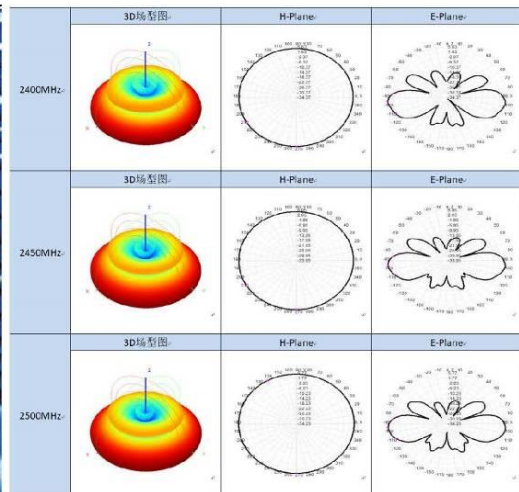

## 1. Specification

Sample Photo		
		
A. Electrical Characteristics		
Frequency	2400-2500MHz	5150-5850MHz
Impedance	50 Ohm	50 Ohm
S.W.R.	<2.3	<2.0
Gain	5dBi	7dBi
Efficiency	≈72%	≈67%
Polarization	Linear	Linear
Max Power	50W	50W
B. Material & Mechanical Characteristics		
Connector Type	RP-SMA connector	
Dimension	Φ 13*200mm	
Weight	0.025Kg	
Antenna material	PCB	
C. Environmental		
Operation Temperature	- 40 °C ~ + 80 °C	
Storage Temperature	- 40 °C ~ + 80 °C	

## Test Equipment & Conditions

1. Network Analyzer: Keysight E5071C

2. 3D Chamber Test System

- .Chamber Size: 9 x 5 x 4 m<sup>3</sup>
- .Freq. Range: 0.4 ~ 18.0 GHz
- .Double Ridge Horn Antenna
- .VNA: Agilent E5071C
- .3D Turning Table and Positioner
- .ADT Solution 3D Testing Software

## 2. Antenna - S Parameter Test Data