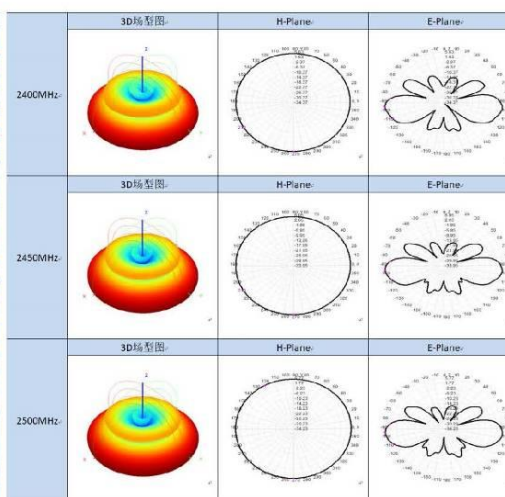

## 1. Specification

Sample Photo		
		
A. Electrical Characteristics		
Frequency	2400-2500MHz	5150-5850MHz
Impedance	50 Ohm	50 Ohm
S.W.R.	<2.0	<2.3
Gain	4dBi	5dBi
Efficiency	≈70%	≈60%
Polarization	Linear	Linear
Max Power	50W	50W
B. Material & Mechanical Characteristics		
Connector Type	RP-SMA connector	
Dimension	Φ 13*162mm	
Weight	0.02Kg	
Antenna material	PCB	
C. Environmental		
Operation Temperature	- 40 °C ~ + 80 °C	
Storage Temperature	- 40 °C ~ + 80 °C	

## Test Equipment & Conditions

1. Network Analyzer: Keysight E5071C

2. 3D Chamber Test System

- .Chamber Size: 9 x 5 x 4 m<sup>3</sup>
- .Freq. Range: 0.4 ~ 18.0 GHz
- .Double Ridge Horn Antenna
- .VNA: Agilent E5071C
- .3D Turning Table and Positioner
- .ADT Solution 3D Testing Software

## 2. Antenna - S Parameter Test Data