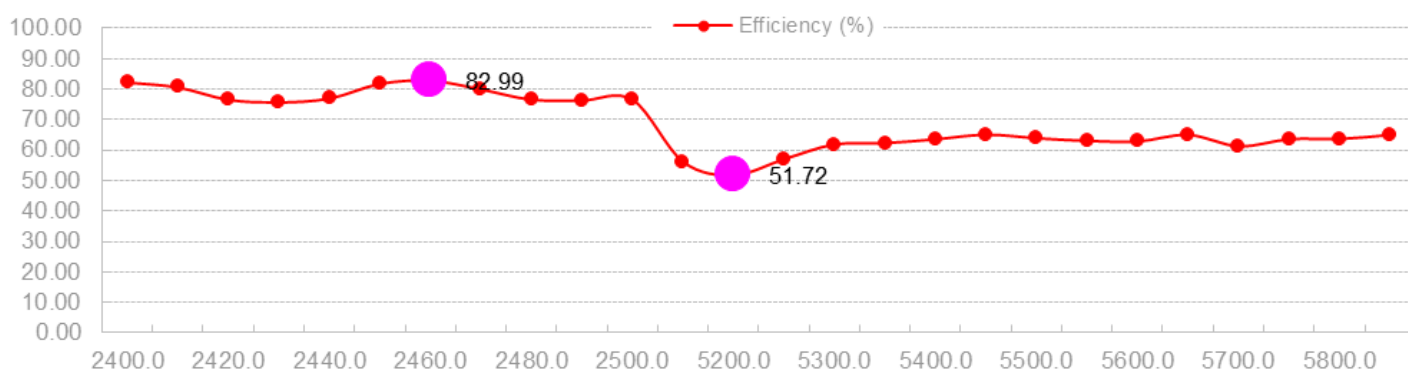

Product Number: BGS-AN2458-13162B
Product Name: 2.4/5.8GHz WIFI External Antenna

2.2 Total Efficiency & Gain:

Frequency (MHz)	2400.0	2410.0	2420.0	2430.0	2440.0	2450.0	2460.0	2470.0	2480.0	2490.0	2500.0
Gain (dBi)	4.03	3.90	3.74	3.85	4.00	4.25	4.23	4.09	4.10	4.28	4.27
Efficiency (%)	82.39	80.78	76.67	75.78	77.08	81.95	82.99	80.12	76.72	76.47	76.68

Frequency (MHz)	5150	5200	5250	5300	5350	5400	5450	5500	5550	5600	5650	5700	5750	5800	5850
Gain (dBi)	4.11	4.73	4.38	4.93	4.97	4.10	4.69	4.73	4.52	4.21	4.33	4.11	4.22	4.05	4.11
Efficiency (%)	56.15	51.72	57.05	61.91	62.36	63.62	65.13	63.95	63.05	62.89	65.07	61.28	63.66	63.70	65.08