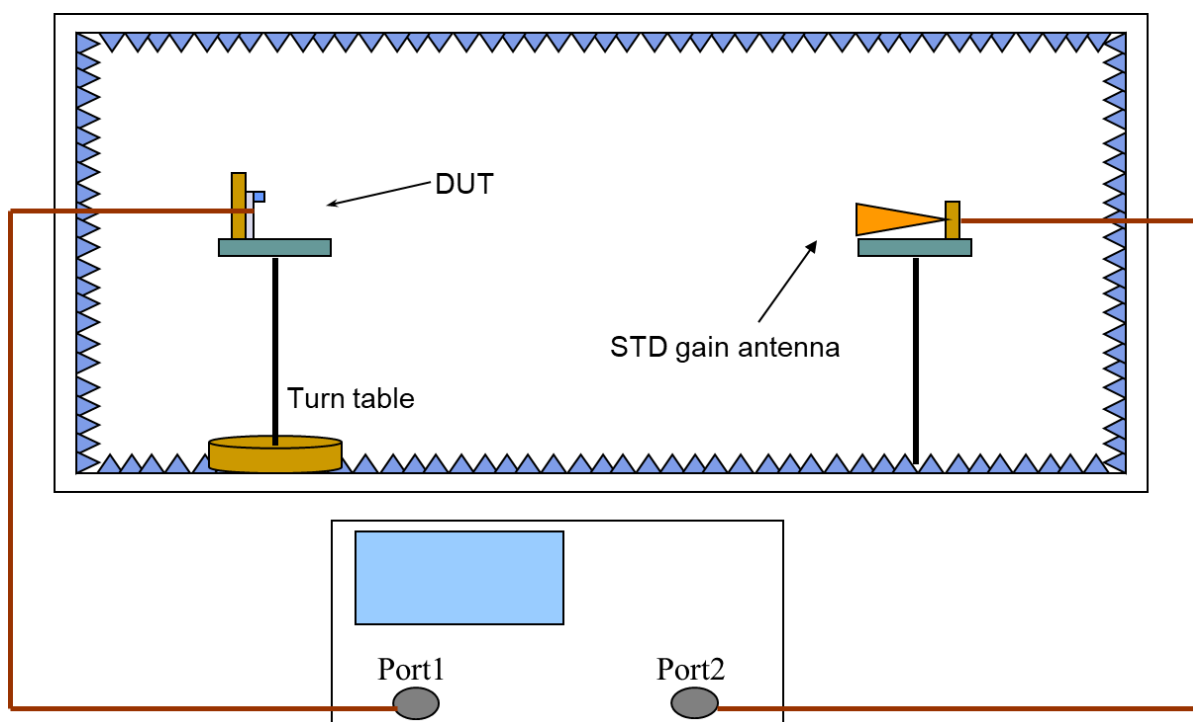

## 1. Specification

Sample Photo		
		
A. Electrical Characteristics		
Frequency	2400-2500MHz	5150-5850MHz
Impedance	50 Ohm	50 Ohm
S.W.R.	<2.0	<2.3
Gain	4dBi	5dBi
Efficiency	≈70%	≈60%
Polarization	Linear	Linear
Max Power	50W	50W
B. Material & Mechanical Characteristics		
Connector Type	RP-SMA connector	
Dimension	Φ 13*162mm	
Weight	0.02Kg	
Antenna material	PCB	
C. Environmental		
Operation Temperature	- 40 °C ~ + 80 °C	
Storage Temperature	- 40 °C ~ + 80 °C	

## Test Equipment & Conditions

1. Network Analyzer: Keysight E5071C

2. 3D Chamber Test System

- .Chamber Size: 9 x 5 x 4 m<sup>3</sup>
- .Freq. Range: 0.4 ~ 18.0 GHz
- .Double Ridge Horn Antenna
- .VNA: Agilent E5071C
- .3D Turning Table and Positioner
- .ADT Solution 3D Testing Software