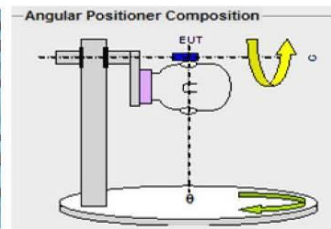

## 1. Specification

Sample Photo		
		
A. Electrical Characteristics		
Frequency	2400-2500MHz	5150-5850MHz
Impedance	50 Ohm	50 Ohm
S.W.R.	<2.0	<2.3
Gain	4dBi	5dBi
Efficiency	≈70%	≈60%
Polarization	Linear	Linear
Max Power	50W	50W
B. Material & Mechanical Characteristics		
Connector Type	RP-SMA connector	
Dimension	Φ 13*162mm	
Weight	0.02Kg	
Antenna material	PCB	
C. Environmental		
Operation Temperature	- 40 °C ~ + 80 °C	
Storage Temperature	- 40 °C ~ + 80 °C	

## Test Equipment & Conditions

1. Network Analyzer: Keysight E5071C

2. 3D Chamber Test System

- .Chamber Size: 9 x 5 x 4 m<sup>3</sup>
- .Freq. Range: 0.4 ~ 18.0 GHz
- .Double Ridge Horn Antenna
- .VNA: Agilent E5071C
- .3D Turning Table and Positioner
- .ADT Solution 3D Testing Software