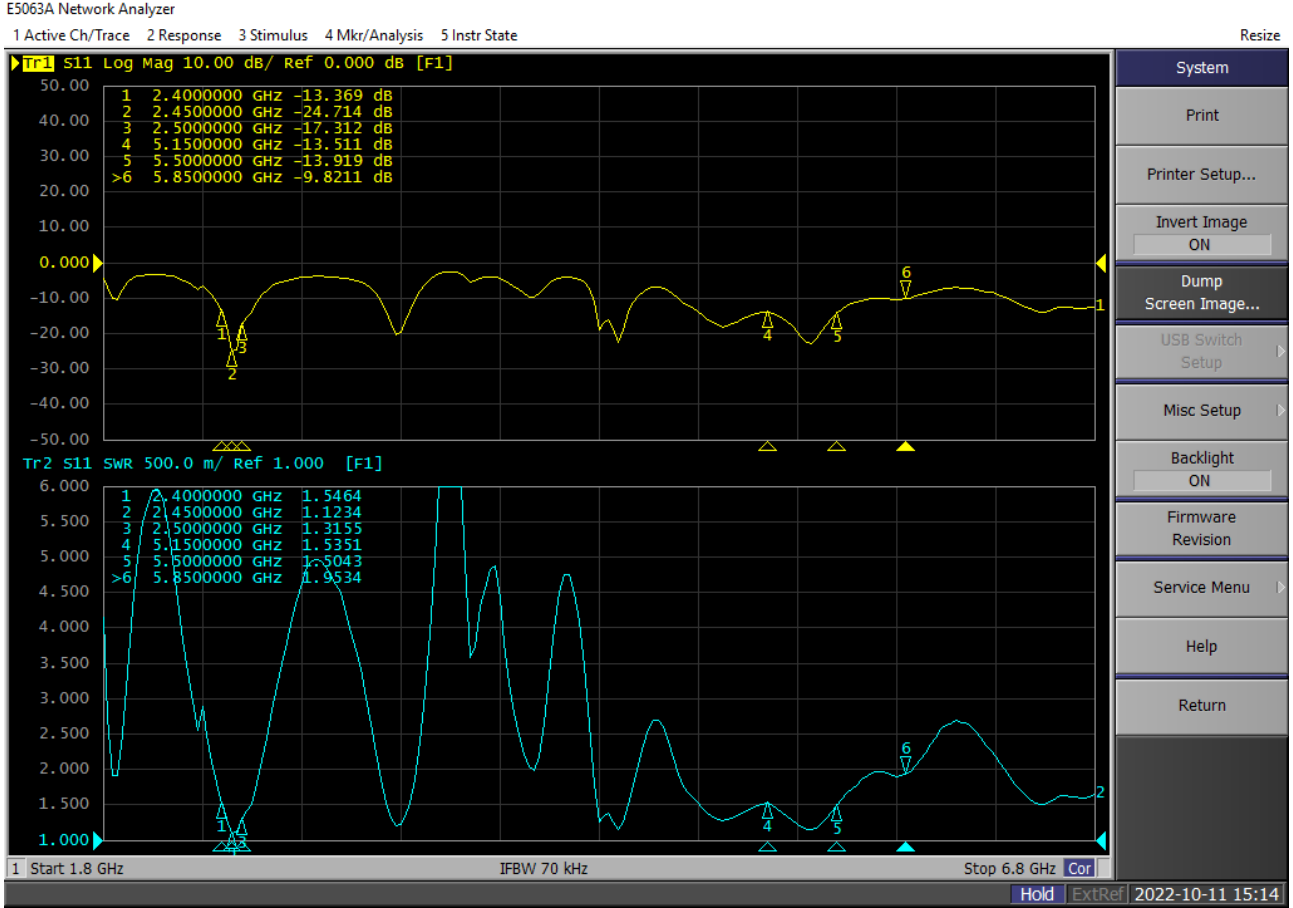

Product Number: BGS-AN2458-13162B
Product Name: 2.4/5.8GHz WIFI External Antenna

2. Antenna - S Parameter Test Data

2.1. VSWR

Product Number: BGS-AN2458-13162B
Product Name: 2.4/5.8GHz WIFI External Antenna

2.2 Total Efficiency & Gain:

Frequency (MHz)	2400.0	2410.0	2420.0	2430.0	2440.0	2450.0	2460.0	2470.0	2480.0	2490.0	2500.0
Gain (dBi)	4.03	3.90	3.74	3.85	4.00	4.25	4.23	4.09	4.10	4.28	4.27
Efficiency (%)	82.39	80.78	76.67	75.78	77.08	81.95	82.99	80.12	76.72	76.47	76.68

Frequency (MHz)	5150	5200	5250	5300	5350	5400	5450	5500	5550	5600	5650	5700	5750	5800	5850
Gain (dBi)	4.11	4.73	4.38	4.93	4.97	4.10	4.69	4.73	4.52	4.21	4.33	4.11	4.22	4.05	4.11
Efficiency (%)	56.15	51.72	57.05	61.91	62.36	63.62	65.13	63.95	63.05	62.89	65.07	61.28	63.66	63.70	65.08